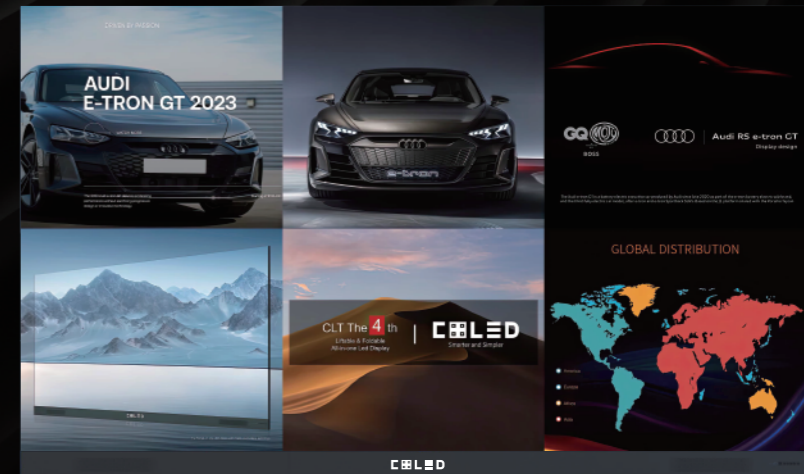

Integrated Speakers & Thought For Intelligibility

- Built-in Ingenious & studio-class speakers
- 20-20K Hz full band coverage, left and right channel stereo surround